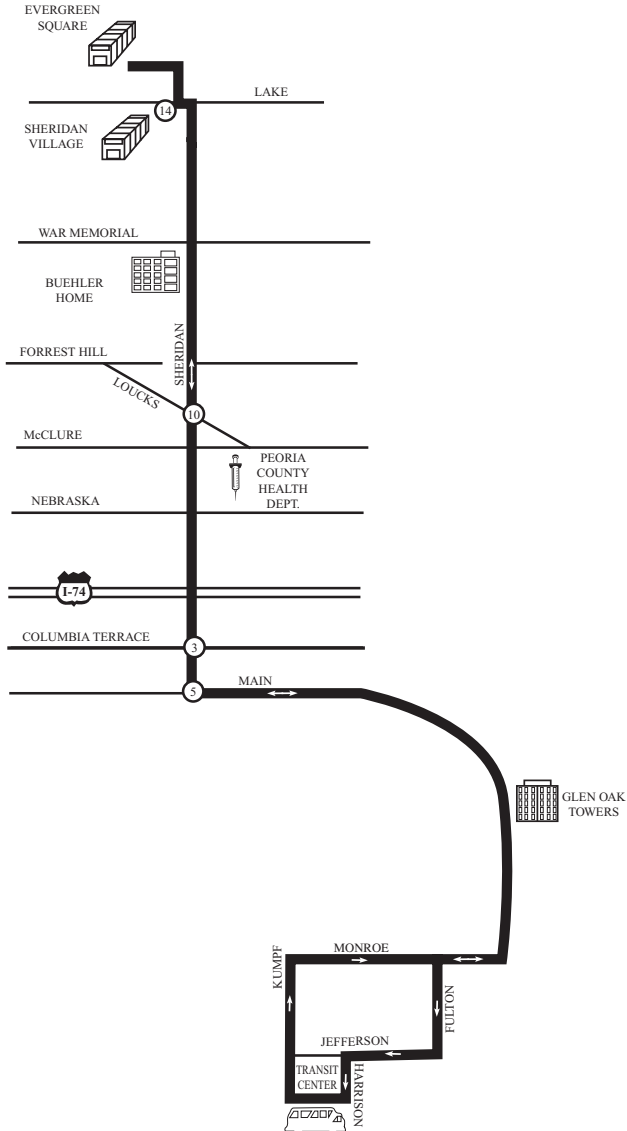

6

#6-Sheridan

Bus does not operate into Sheridan Village

#6-SHERIDAN

Times are approximate and may vary due to weather, road, and traffic conditions.

LEAVE TRANSIT CENTER	MAIN & SHERIDAN	SHERIDAN VILLAGE (ENTRANCE)	ARRIVE EVERGREEN SQUARE	LEAVE EVERGREEN SQUARE	SHERIDAN VILLAGE (ENTRANCE)	SHERIDAN & MAIN	ARRIVE TRANSIT CENTER
MONDAY thru FRIDAY							
		FROM GARAGE		5:46	5:50	5:59	6:05
		FROM GARAGE		6:16	6:20	6:29	6:35
6:15	6:21	6:30	6:32	6:46	6:50	6:59	7:05
6:45	6:51	7:00	7:02	7:16	7:20	7:29	7:35
7:15	7:21	7:30	7:32	7:46	7:50	7:59	8:05
7:45	7:51	8:00	8:02	8:16	8:20	8:29	8:35
8:15	8:21	8:30	8:32	8:46	8:50	8:59	9:05
8:45	8:51	9:00	9:02G				
9:15	9:21	9:30	9:32	9:46	9:50	9:59	10:05
10:15	10:21	10:30	10:32	10:46	10:50	10:59	11:05
11:15	11:21	11:30	11:32	11:46	11:50	11:59	12:05
12:15	12:21	12:30	12:32	12:46	12:50	12:59	1:05
1:15	1:21	1:30	1:32	1:46	1:50	1:59	2:05
		FROM GARAGE		2:16	2:20	2:29	2:35
2:15	2:21	2:30	2:32	2:46	2:50	2:59	3:05
2:45	2:51	3:00	3:02	3:16	3:20	3:29	3:35
3:15	3:21	3:30	3:32	3:46	3:50	3:59	4:05
3:45	3:51	4:00	4:02	4:16	4:20	4:29	4:35
4:15	4:21	4:30	4:32	4:46	4:50	4:59	5:05
4:45	4:51	5:00	5:02	5:16	5:20	5:29	5:35
5:15	5:21	5:30	5:32	5:46	5:50	5:59	6:05
5:45	5:51	6:00	6:02G				
SATURDAY							
		FROM GARAGE		7:46	7:50	7:59	8:05
8:15	8:21	8:30	8:32	8:46	8:50	8:59	9:05
9:15	9:21	9:30	9:32	9:46	9:50	9:59	10:05
10:15	10:21	10:30	10:32	10:46	10:50	10:59	11:05
11:15	11:21	11:30	11:32	11:46	11:50	11:59	12:05
12:15	12:21	12:30	12:32	12:46	12:50	12:59	1:05
1:15	1:21	1:30	1:32	1:46	1:50	1:59	2:05
2:15	2:21	2:30	2:32	2:46	2:50	2:59	3:05
3:15	3:21	3:30	3:32	3:46	3:50	3:59	4:05
4:15	4:21	4:30	4:32	4:46	4:50	4:59	5:05
5:15	5:21	5:30	5:32G				

G - To Garage

LIGHTFACE denotes A.M. times

BOLDFACE denotes P.M. times

All Seniors (65 & older) pay 50¢ per ride.