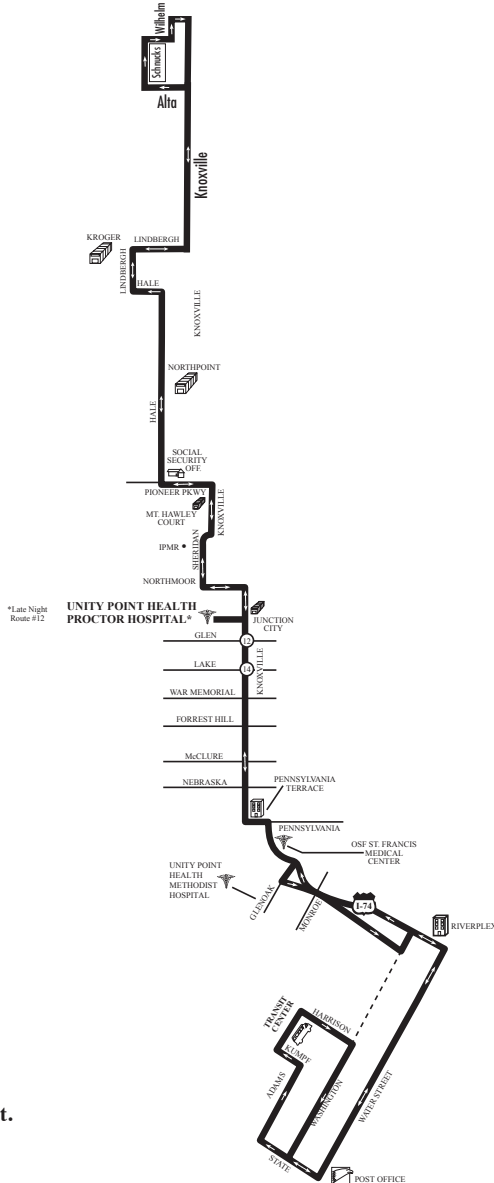

4

#4-Knoxville

Anytime Water Street is closed
CityLink will use Washington Street.
RiverPlex access on Eaton Street.

#4-KNOXVILLE

Times are approximate and may vary due to weather, road, and traffic conditions.

LEAVE TRANSIT CENTER OSF ST. FRANCIS KNOXVILLE & McCLURE KNOXVILLE & LAKE PROCTOR* HOSPITAL NORTHMOOR & SHERIDAN HALE & BIRD KNOXVILLE SQUARE	ARRIVE SCHNUCKS LEAVE SCHNUCKS	KNOXVILLE SQUARE HALE & BIRD NORTHMOOR & SHERIDAN PROCTOR* HOSPITAL KNOXVILLE & LAKE KNOXVILLE & McCLURE OSF ST. FRANCIS ARRIVE TRANSIT CENTER
--	---	---

*Late Night Route #12

SATURDAY

FROM GARAGE		7:26	7:29	7:36	7:41	7:44	7:49	7:52	8:05
FROM GARAGE		8:26	8:29	8:36	8:41	8:44	8:49	8:52	9:05
8:15 8:18 8:27 8:31 8:34 8:39 8:46 8:50	8:54 9:20	9:26	9:29	9:36	9:41	9:44	9:49	9:52	10:05
9:15 9:18 9:27 9:31 9:34 9:39 9:46 9:50	9:54 10:20	10:26	10:29	10:36	10:41	10:44	10:49	10:52	11:05
10:15 10:18 10:27 10:31 10:34 10:39 10:46 10:50	10:54 11:20	11:26	11:29	11:36	11:41	11:44	11:49	11:52	12:05
11:15 11:18 11:27 11:31 11:34 11:39 11:46 11:50	11:54 12:20	12:26	12:29	12:36	12:41	12:44	12:49	12:52	1:05
12:15 12:18 12:27 12:31 12:34 12:39 12:46 12:50	12:54 1:20	1:26	1:29	1:36	1:41	1:44	1:49	1:52	2:05
1:15 1:18 1:27 1:31 1:34 1:39 1:46 1:50	1:54 2:20	2:26	2:29	2:36	2:41	2:44	2:49	2:52	3:05
2:15 2:18 2:27 2:31 2:34 2:39 2:46 2:50	2:54 3:20	3:26	3:29	3:36	3:41	3:44	3:49	3:52	4:05
3:15 3:18 3:27 3:31 3:34 3:39 3:46 3:50	3:54 4:20	4:26	4:29	4:36	4:41	4:44	4:49	4:52	5:05
4:15 4:18 4:27 4:31 4:34 4:39 4:46 4:50	4:54G								
5:15 5:18 5:27 5:31 5:34 5:39 5:46 5:50	5:54G								

*Late Night service to Proctor Hospital provided by the #12 Heights.

*Service to Crossing Drive & Knoxville Monday thru Saturday only.

G - To Garage

LIGHTFACE denotes A.M. times

BOLDFACE denotes P.M. times